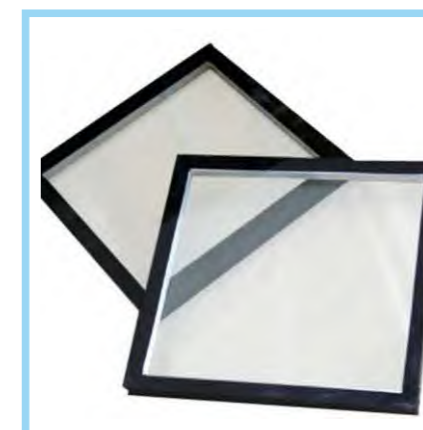

LAMINATED GLASS 夹胶玻璃