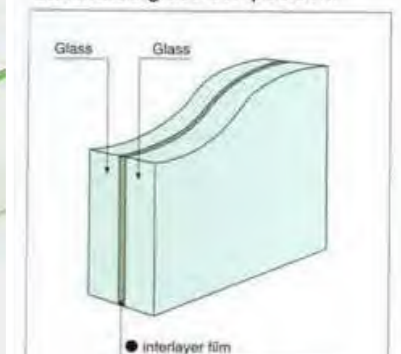

## LAMINATED GLASS 夹胶玻璃

### SPECIFICATIONS/规格参数：

Glass color: Clear, Extra Clear, F-Green, Dark Green, Ford Blue, Dark Blue, Bronze, Euro Grey, etc.  
玻璃颜色：透明, 超透明, F-绿色, 深绿色, 福特蓝, 深蓝, 古铜, 欧洲灰等

Glass thickness 玻璃厚度: 2+0.38PVB+2mm, 3+0.38PVB+3mm, 4+0.38PVB+4mm, 5+0.38PVB+5mm, 6+0.76PVB+6mm, 8+1.52PVB+8mm, 10+1.52PVB+10mm etc.

PVB Film PVB选择: 0.38mm, 0.76mm, 1.14mm, 1.52mm, 1.9mm etc.

Size: 1830\*1220mm, 1830\*2440mm, 2140\*3300mm, 2140\*3660mm, 2250\*3210mm, 2440\*3660mm

Laminated glass composition:

# INSULATED GLASS 中空玻璃