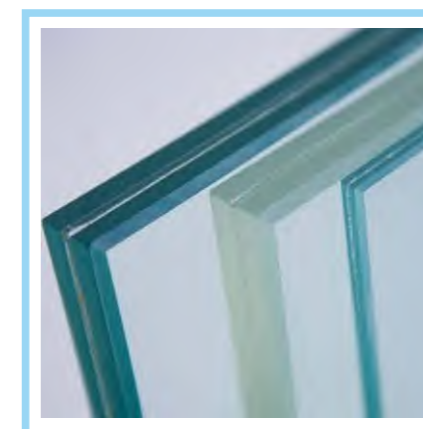

COMPANY PROFILE 公司简介

MAIN PRODUCTS 主要产品

QINGDAO HAISEN GLASS CO.,LTD is one of the Chinese leading independent glass and mirror manufacturers, founded in **2002**. At HAISEN Glass, strict quality management system is executed. Industry standard is applied at every stage of production, like sourcing of materials, production, inspection, package, transportation. Good quality and excellent customer service win us a good reputation in home and abroad glass mirror industry.

We mainly produce aluminium mirror, silver mirror, high safety tempered glass, laminated glass, tempered laminated glass and insulated glass etc. We also export clear and tinted float glass, reflective glass, and other customized glass. Nearly ninety percent of our glass are exported to North America, Latin America, East Europe, Middle East, South Asia, etc.

青岛海森玻璃有限公司是中国领先的玻璃和镜子制造商之一，公司成立于2002年。公司有严格的质量管理体系，生产的每个阶段都执行严格的行业标准，例如原材料的采购，生产，检验，包装，运输等。优良的品质和售后服务是我们的发展基石，为海森玻璃在国内外赢得了良好声誉。

公司主要生产铝镜，银镜，高安全性钢化玻璃，夹层玻璃，钢化夹层玻璃和中空玻璃等。公司还出口透明和有色浮法玻璃，镀膜玻璃以及其他定制玻璃。公司超过90%的玻璃和镜子出口到北美，拉丁美洲，东欧，中东，南亚等。