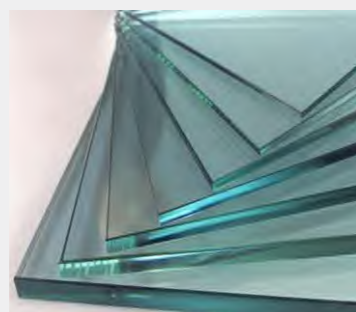

Glass Fine grinding and polishing (FE+P)

精磨抛光玻璃 (FE+P)

Maximum fine grinding size: 4200\*2500MM

最大精磨尺寸: 4200\*2500MM

Minimum fine grinding size: 300\*300MM

最小精磨尺寸: 300\*300MM

Thickness: 3~25MM

可磨玻璃厚度: 3~25MM