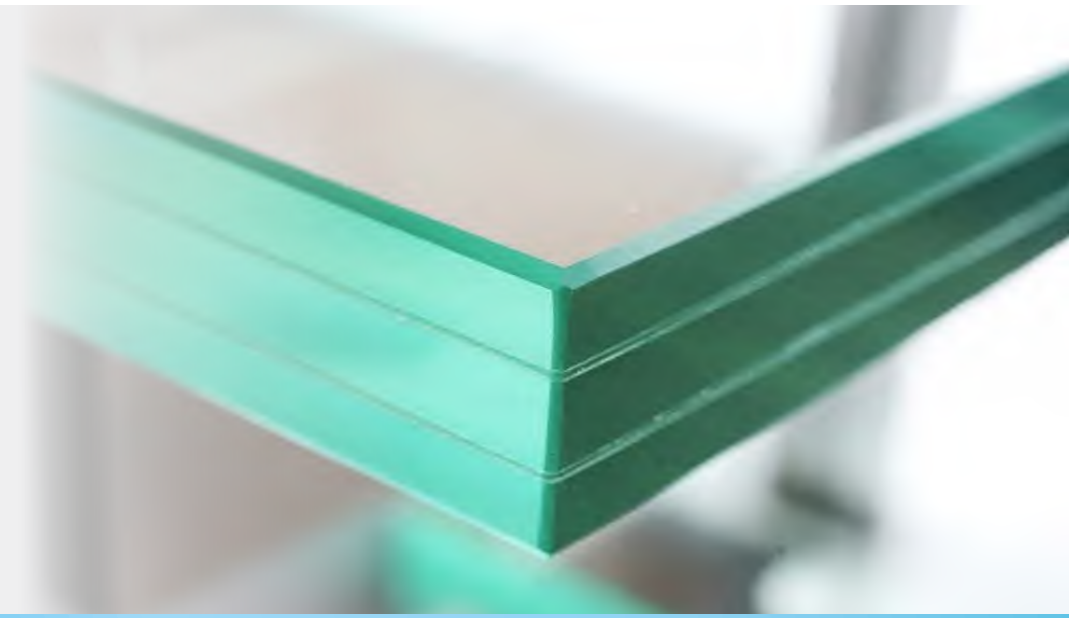

LAMINATED GLASS 夹胶玻璃

Laminated glass is produced by laminating one or more layers of organic resin inter-layer between two or more pieces of glass at high temperature and pressure. According to different types of inter-layer, laminated glass can be made into products of different characteristics. Its application should be correctly selected based on the requirements.

夹层玻璃是由两片或多片玻璃，之间夹了一层或者多层有机聚合物中间膜，经过、特殊的高温预压（或抽真空）及高温高压工艺处理好，使玻璃和中间膜永久粘为一体的复合玻璃产品。

APPLICATIONS/应用：

External use of glass walls, windows, doors, Shop fronts.

外用玻璃墙, 窗户, 门, 店面。

In offices, houses and shops etc.

用在办公室, 房屋和商店等中。

Interior glass screens, partitions, glass railings, glass fences and glass balustrade etc.

用在室内玻璃屏风, 隔断, 玻璃栏杆, 玻璃围栏和玻璃栏杆等。

Showcases, display shelves, shop display windows.

用于展示柜, 展示架, 商店展示橱窗。

Furniture, table tops, glass covers, etc.

用于家具, 桌面, 玻璃罩等。

LAMINATED GLASS 夹胶玻璃

SPECIFICATIONS/规格参数：

Glass color: Clear, Extra Clear, F-Green, Dark Green, Ford Blue, Dark Blue, Bronze, Euro Grey, etc.
玻璃颜色：透明, 超透明, F-绿色, 深绿色, 福特蓝, 深蓝, 古铜, 欧洲灰等

Glass thickness 玻璃厚度: 2+0.38PVB+2mm, 3+0.38PVB+3mm, 4+0.38PVB+4mm, 5+0.38PVB+5mm, 6+0.76PVB+6mm, 8+1.52PVB+8mm, 10+1.52PVB+10mm etc.

PVB Film PVB选择: 0.38mm, 0.76mm, 1.14mm, 1.52mm, 1.9mm etc.

Size: 1830*1220mm, 1830*2440mm, 2140*3300mm, 2140*3660mm, 2250*3210mm, 2440*3660mm