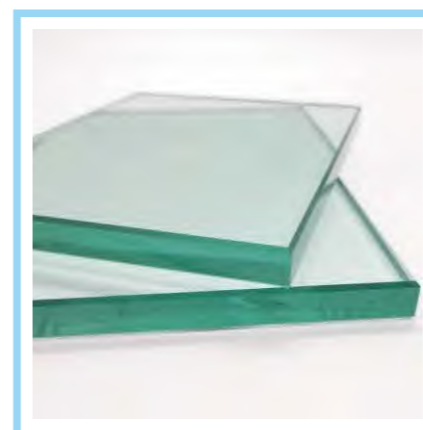

MIRROR GLASS 镜子

LAMINATED GLASS 夹胶玻璃

TEMPERED GLASS 钢化玻璃

INSULATED GLASS 中空玻璃

## ALUMINUM MIRROR 铝镜

ALUMINUM MIRROR is a kind of functional glass, which is produced through triple processing work by cleaning, aluminum deposition, and two layers of waterproof paints on the surface of quality float glass. using state-of-the-art technology called Vacuum Magnetron Sputtering technology. HAISEN new fully automated process replaces the older vacuum sealed chambers. The new process enhances the internal properties and brings the quality to a level that is extremely close to silver mirror, but with much lower prices than silver mirror.