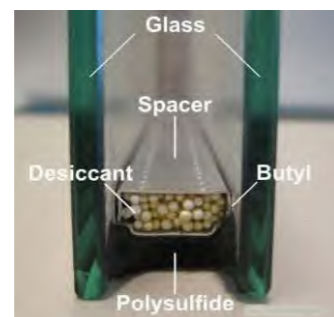

SPECIFICATIONS/规格尺寸：

ITEM类别	THICK.(MM) 加工厚度 (MM)	MAX. SIZE 最大规格 (MM)	MIN.SIZE 最小规格 (MM)	ALU.SPACER 铝条间隔规格	REMARKS 备注
Float insulated glass 浮法中空玻璃/ Tempered insulated glass 钢化中空玻璃/ Reflective insulated glass 镀膜中空玻璃/ LOW-E insulated glass LOW-E中空玻璃	12 ~ 75	3500*2500	450*300	9A,12A,16A 等	Can provide ordinary single-cavity, three-glass and two-cavity with special-shaped, three-side-sized pieces of hollow glass; we can produce warm-edge striped hollow glass;可生产普通单腔、三玻两腔及异形、三边大小片中空玻璃；可生产暖边条中空玻璃。