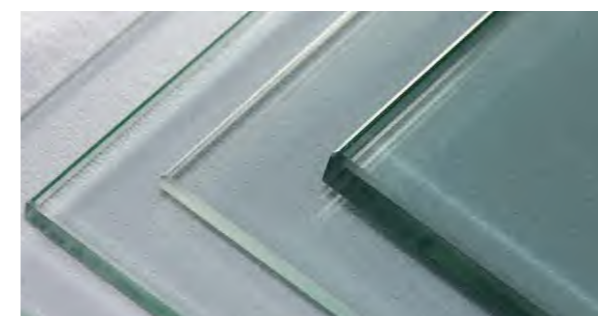

TEMPERED GLASS 钢化玻璃

TEMPERED GLASS/规格参数:

ITEM类别	THICK.(MM) 加工厚度(MM)	MAX. SIZE 最大规格(MM)	MIN.SIZE 最小规格 (MM)	REMARKS 备注
Flat tempered glass 平钢化	4 ~ 19	2700*4200	300*300	Thick above 10MM maximum size can produce 10MM以上厚板最大可生产: 2700*8400MM
Curved tempered glass 弯钢化	5 ~ 12	2700*1800 (Arch Length 弧长)	500*600 (Arch Length弧长)	Minimum radius of bending tempered 弯钢最小半径: 900MM