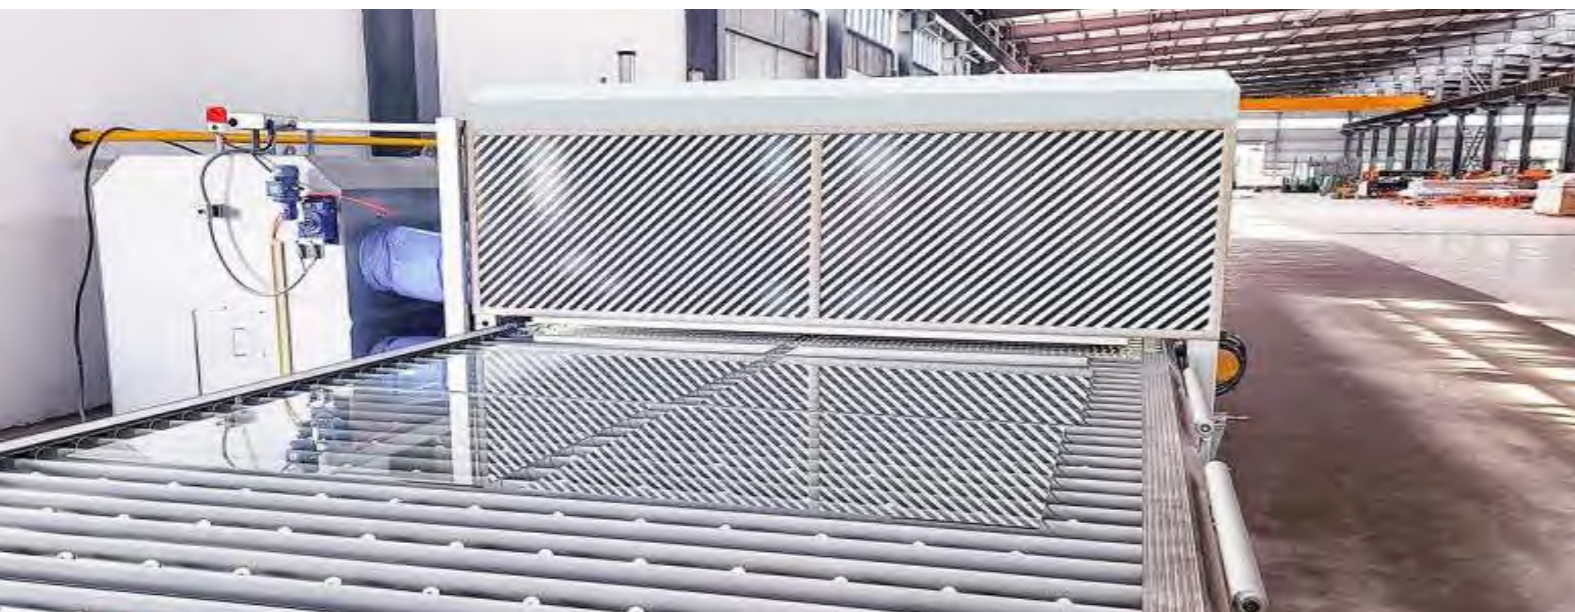

TEMPERED GLASS 钢化玻璃

Tempered glass has flat tempered and curved tempered, which are widely used in high-rise building doors and windows, glass curtain walls, indoor partition glass, Light shed sightseeing elevator passage, furniture, glass guardrail, etc. According to different uses, tempered glass can be divided into fully tempered glass, Semi-tempered glass.

钢化玻璃有平钢化 and 弯钢化, 广泛应用于高层建筑门窗、玻璃幕墙、室内隔断玻璃、光棚观光电梯通道、家具、玻璃护栏等。根据用途不同, 钢化玻璃又可分为全钢化玻璃, 半钢化玻璃。

FEATURES/优势:

1. Safety: When the glass is damaged by external force, the fragments will become small obtuse-angled particles similar to honeycombs, which are not easy to cause harm to the human body.

安全性: 当玻璃被外力破坏时, 碎片会成类似蜂窝状的碎小钝角颗粒, 不易对人体造成伤害。

2. High strength: the impact strength of tempered glass is 3 to 5 times that of ordinary glass, and the anti bending strength is 3 to 5 times that of ordinary glass.

高强度: 同等厚度的钢化玻璃抗冲击强度是普通玻璃的3~5倍, 抗弯强度是普通玻璃的3~5倍。

3. Thermal stability: Tempered glass has good thermal stability, can withstand a temperature of 3 times that of ordinary glass, and can withstand a temperature difference of 200° C.

热稳定性: 钢化玻璃具有良好的热稳定性, 能承受的温差是普通玻璃的3倍, 可承受200℃的温差变化。

TEMPERED GLASS 钢化玻璃

TEMPERED GLASS/规格参数:

ITEM类别	THICK.(MM) 加工厚度(MM)	MAX. SIZE 最大规格(MM)	MIN.SIZE 最小规格 (MM)	REMARKS 备注
Flat tempered glass 平钢化	4 ~ 19	2700*4200	300*300	Thick above 10MM maximum size can produce 10MM以上厚板最大可生产: 2700*8400MM
Curved tempered glass 弯钢化	5 ~ 12	2700*1800 (Arch Length 弧长)	500*600 (Arch Length弧长)	Minimum radius of bending tempered 弯钢最小半径: 900MM